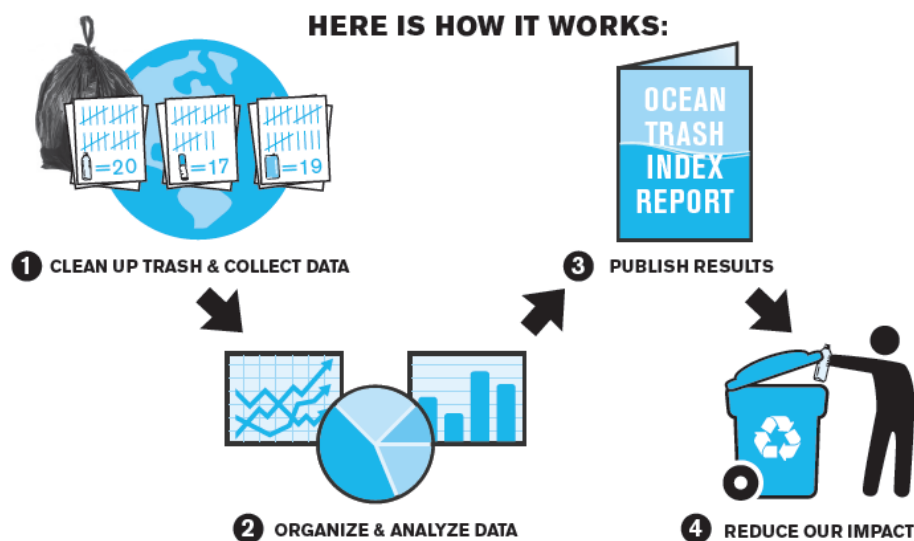

INTERNATIONAL COASTAL CLEANUP™

VOLUNTEER OCEAN TRASH DATA CARD

Ocean and waterway trash ranks as one of the most serious pollution problems choking our planet. Far more than an eyesore, a rising tide of marine debris threatens human health, wildlife, communities and economies around the world. The ocean faces many challenges, but trash should not be one of them. Ocean trash is entirely preventable, and data you collect are part of the solution. The International Coastal Cleanup is the world's largest volunteer effort on behalf of ocean and waterway health.

SITE INFORMATION

Cleanup Site Name:			
State or Province:	HK SAR	Number of Volunteers work on this card:	
Country:		Adults	Children (under 12)

MOST UNUSUAL ITEM COLLECTED:

--

TYPE OF CLEANUP

Land / Underwater / Watercraft:

CLEANUP SUMMARY (circle units)

Number of Trash Bags Filled:	
Weight of Trash Collected (lbs / kgs) :	
Distance Cleaned (miles / km) :	

Please return this card to the ICC coordinator:

Green Council

Room 710, New World Tower 1,
 18 Queen's Road Central, Central;
 Website: www.greencouncil.org
 Email: info@greencouncil.org
 Tel: 2810 1122
 Fax: 2810 1998